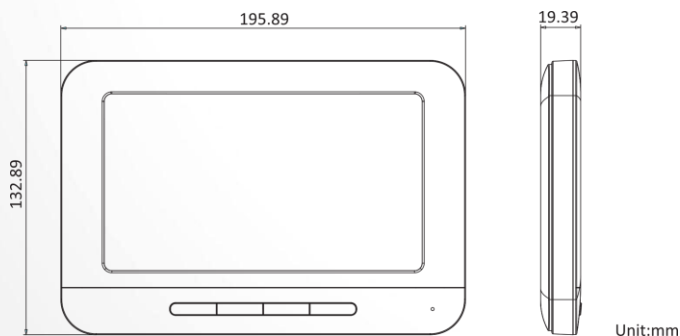

DS-KH2220
Four-Wire Analog Indoor Station

104-104

Key Feature

- Four wire (analog) indoor station
- 7 “ Screen LCD with physical buttons
- Video intercom communication
- Supports three indoor stations cascading
- Remote unlocking, monitoring door station and external analog camera

Dimension

Specification

Display parameters	
Display Resolution	800 × 480
Display Screen	7-Inch Colorful TFT LCD
Operation Method	Physical Button
Audio parameters	
Audio Input	Built-in Omnidirectional Microphone
Audio Output	Built-in Loudspeaker
Audio Quality	Noise Suppression and Echo Cancellation
General	
Power Supply	12 VDC
Power Consumption	≤5 W
Working Temperature	-10° C to +55° C (14° F to 131° F)
Working Humidity	10% to 90%
Dimensions (L x W x H)	195.8 mm × 132.8 mm × 18.39 mm (7.7" × 5.2" × 0.7")